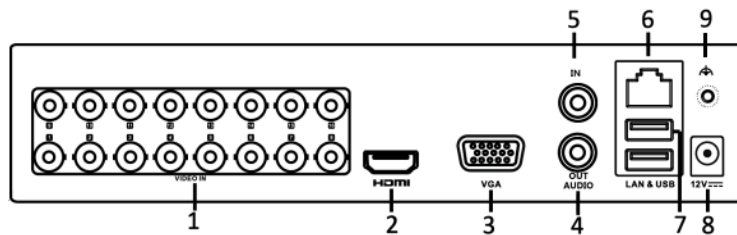

Physical Interfaces

NOTE

The rear panel of DS-7204/7208HGHI-F1 provides 4/8 video input interfaces.

Index	Description	Index	Description
1	VIDEO IN	6	LAN Network Interface
2	HDMI Interface	7	USB Interface
3	VGA Interface	8	GND
4	AUDIO OUT	9	12 VDC Power Input
5	AUDIO IN		

Available Models

DS-7204HGHI-F1, DS-7208HGHI-F1 and DS-7216HGHI-F1

Distributed by

Avda. Cerdanyola, 79-81 Planta 5 Oficina 3 - 08172 Sant Cugat del Vallès (Barcelona) Tif. + 34 936 222 111

infoweb@innomediaseguridad.com - www.innomediaseguridad.com

Headquarters

No.555 Qianmo Road, Binjiang District,
Hangzhou 310051, China
T +86-571-8807-5998
overseasbusiness@hikvision.com

Hikvision USA
T +1-909-895-0400
sales.usa@hikvision.com

Hikvision Italy
T +39-0438-6902
info.it@hikvision.com

Hikvision Singapore
T +65-6684-4718
sg@hikvision.com

Hikvision Africa
T +27 (10) 0351172
sale.africa@hikvision.com

Hikvision Europe
T +31-23-55-42-770
info.eu@hikvision.com

Hikvision France
T +33(0)1-85-330-450
info.fr@hikvision.com

Hikvision Oceania
T +61-2-8599-4233
salesau@hikvision.com

Hikvision Hong Kong
T +852-2151-1761

Hikvision Middle East
T +971-4-8816086
salesme@hikvision.com

Hikvision Spain
T +34-91-737-16-55
info.es@hikvision.com

Hikvision Canada
T +1-909-895-0400
sales.usa@hikvision.com

Hikvision Russia
T +7-495-669-67-99
saleru@hikvision.com

Hikvision Poland
T +48-22-460-01-50
poland@hikvision.com

Hikvision Korea
T +82-31-731-8841
sales.korea@hikvision.com

Hikvision India
T +91-22-28469900
sales@pramahikvision.com

Hikvision UK
T +01628-902140
support.uk@hikvision.com

Hikvision Brazil
T +55 11 3318-0050
Latam.support@hikvision.com